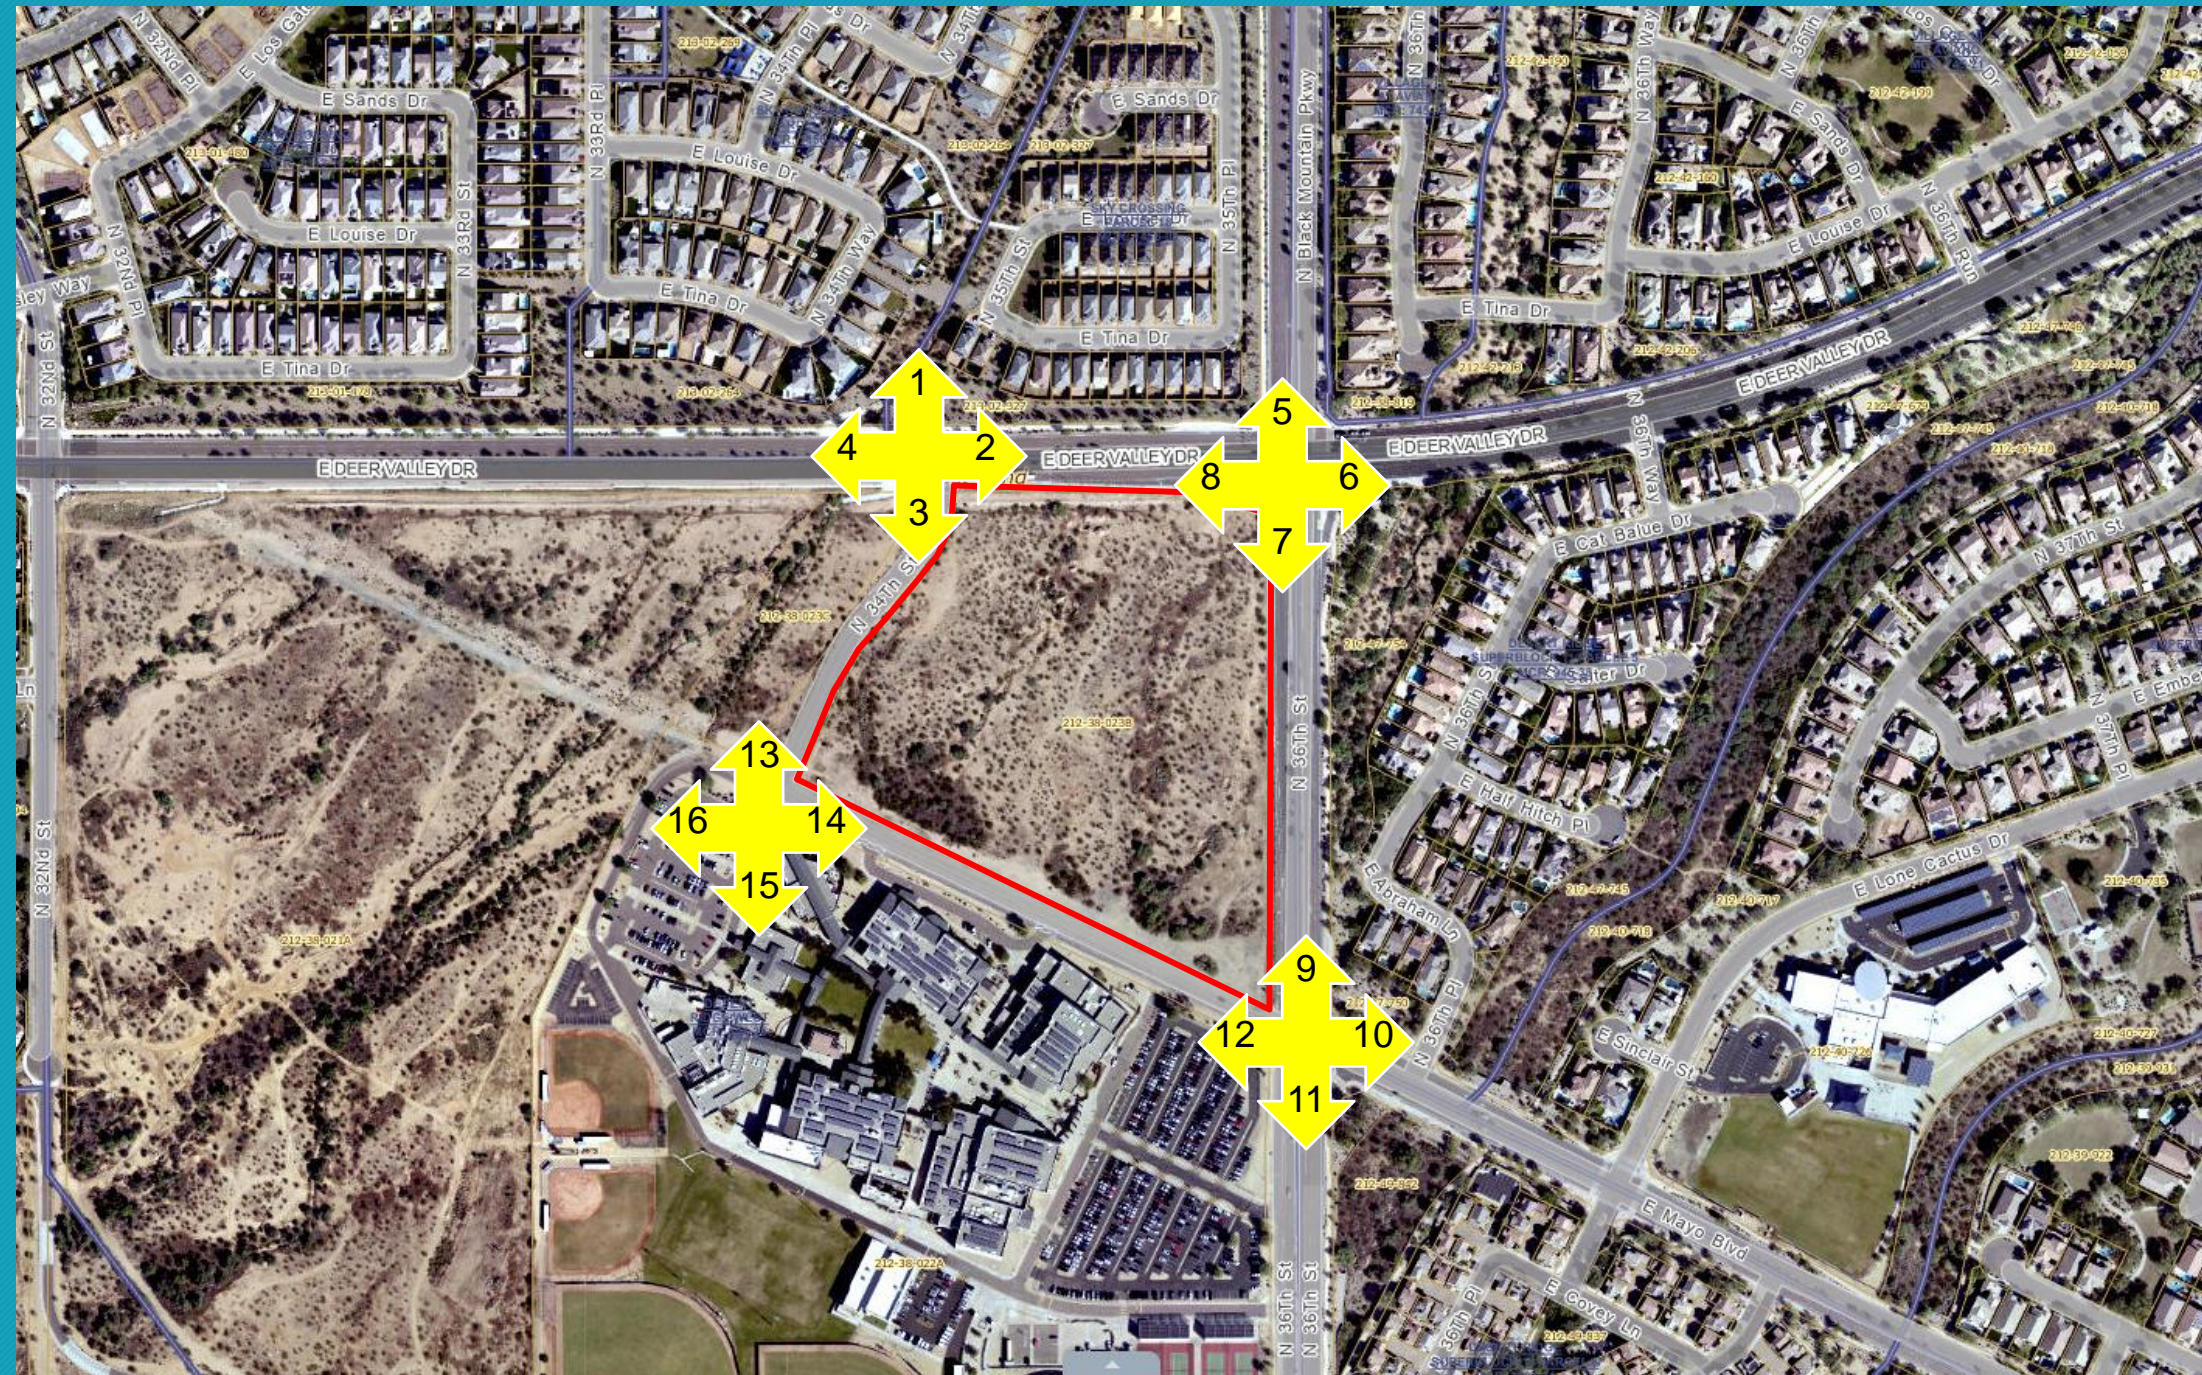

The logo for Vestiar, featuring the word "Vestiar" in a white, sans-serif font. The letter "i" has a dot that is a small circle. The logo is centered within a dark teal rectangular background.

SWC of Black Mountain Boulevard and Deer Valley Road  
Context Plan and Site Photos  
December 5, 2022

# Context Plan

Key  
Map

1- View looking North

2- View looking East

3- View looking South

4- View looking West

5- View looking North

6- View looking East

7- View looking South

8- View looking West

9- View looking North

10- View looking East

11- View looking South

12- View looking West

13- View looking North

14- View looking East

15- View looking South

16- View looking West